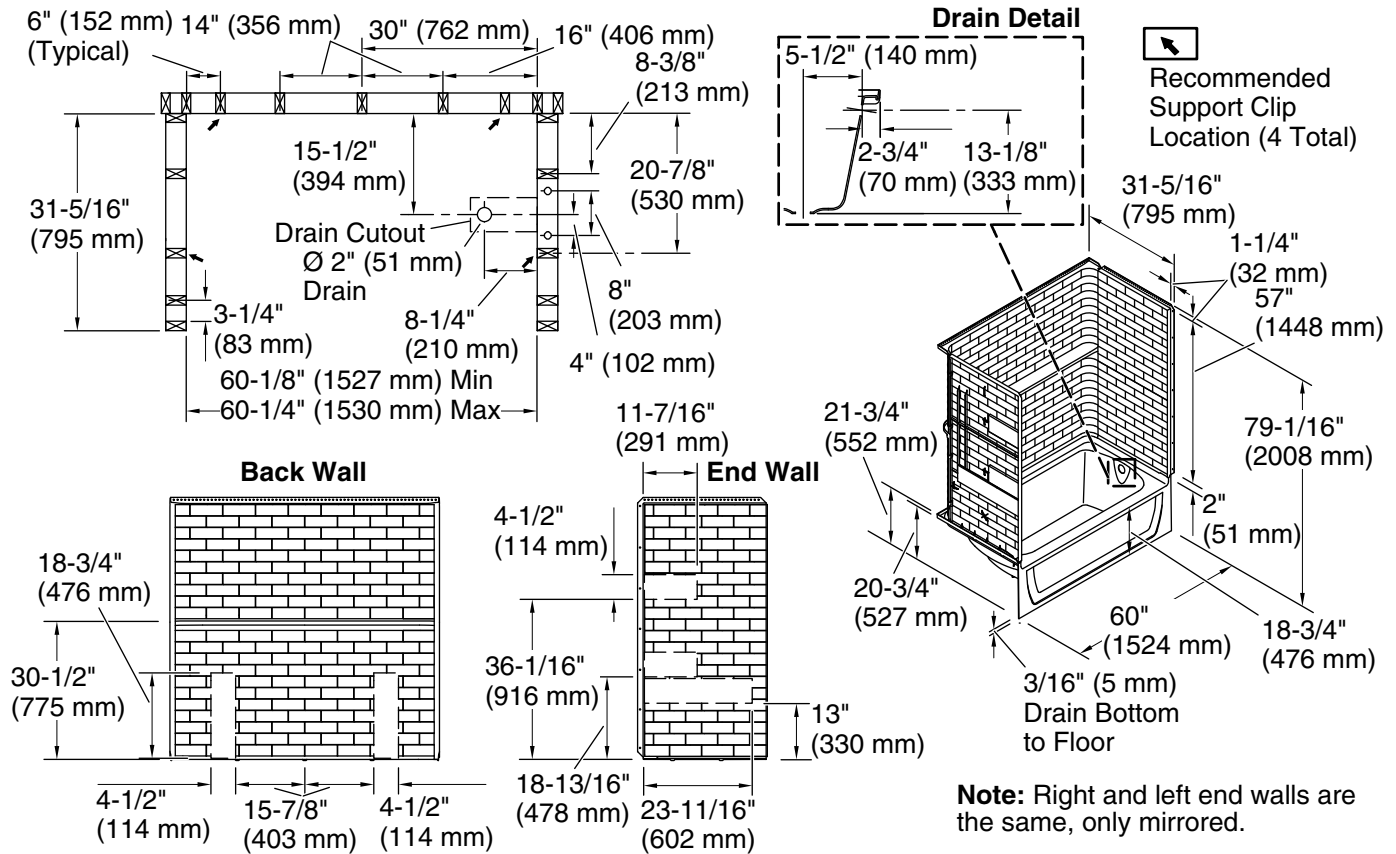

For the most current Specification Sheet, go to www.sterlingplumbing.com.

5-29-2021 21:29 - US/CA

Technical Information

All product dimensions are nominal.

- Installation: Three-wall alcove
 Maximum door height: 58-3/4" (1492 mm)
 Maximum door width: 57-5/8" (1464 mm)