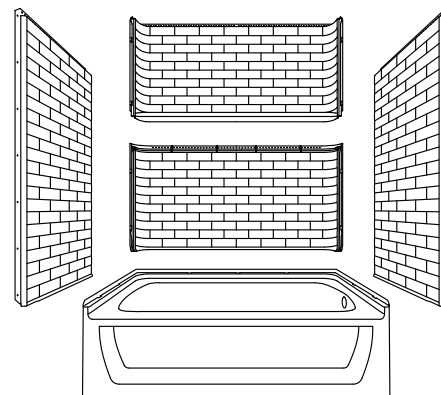

Traverse®

60" x 30" bath/shower with AIP backerboards

71570128

Features

- Tongue-and-groove modular design allows for easy installation during any phase of construction.
- Modern subway tile design.
- Full-length shelf provides generous storage.
- Easy-to-clean, durable high-gloss finish.

Material

- Compression molded from our exclusive solid Vikrell® material.

Installation

- Pro4™ installation system features a two-piece back wall design, enabling one-person handling and installation.
- Alcove.
- Caulk-free installation.
- Above-floor drain (AFD) rough-in.
- Right drain.

Recommended Products/Accessories

K-23726 Drain treatment

Included Components

Product consists of:

71171122 60" x 30" AFD bath w/ integral apron

71574106 60" x 30" bath wall set w/ AIP backerboards

Codes/Standards

For the most current Specification Sheet, go to www.sterlingplumbing.com.

5-29-2021 21:29 - US/CA

Technical Information

All product dimensions are nominal.

- Installation: Three-wall alcove
 Maximum door height: 58-3/4" (1492 mm)
 Maximum door width: 57-5/8" (1464 mm)